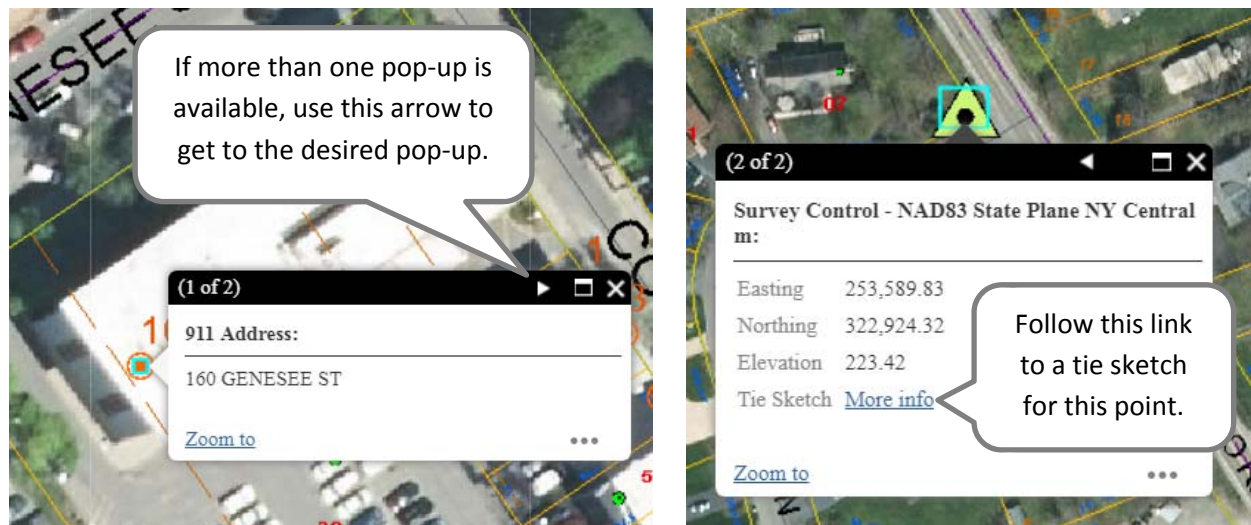

# Pop-Up Box

Clicking on a parcel will display a pop-up box with basic information, including links to parcel details at Image Mate and the latest tax bills. A parcel located with the Search tool also generates a pop-up.

Pop-ups are also generated for 911 Address points, Surveys, and Survey Control points.